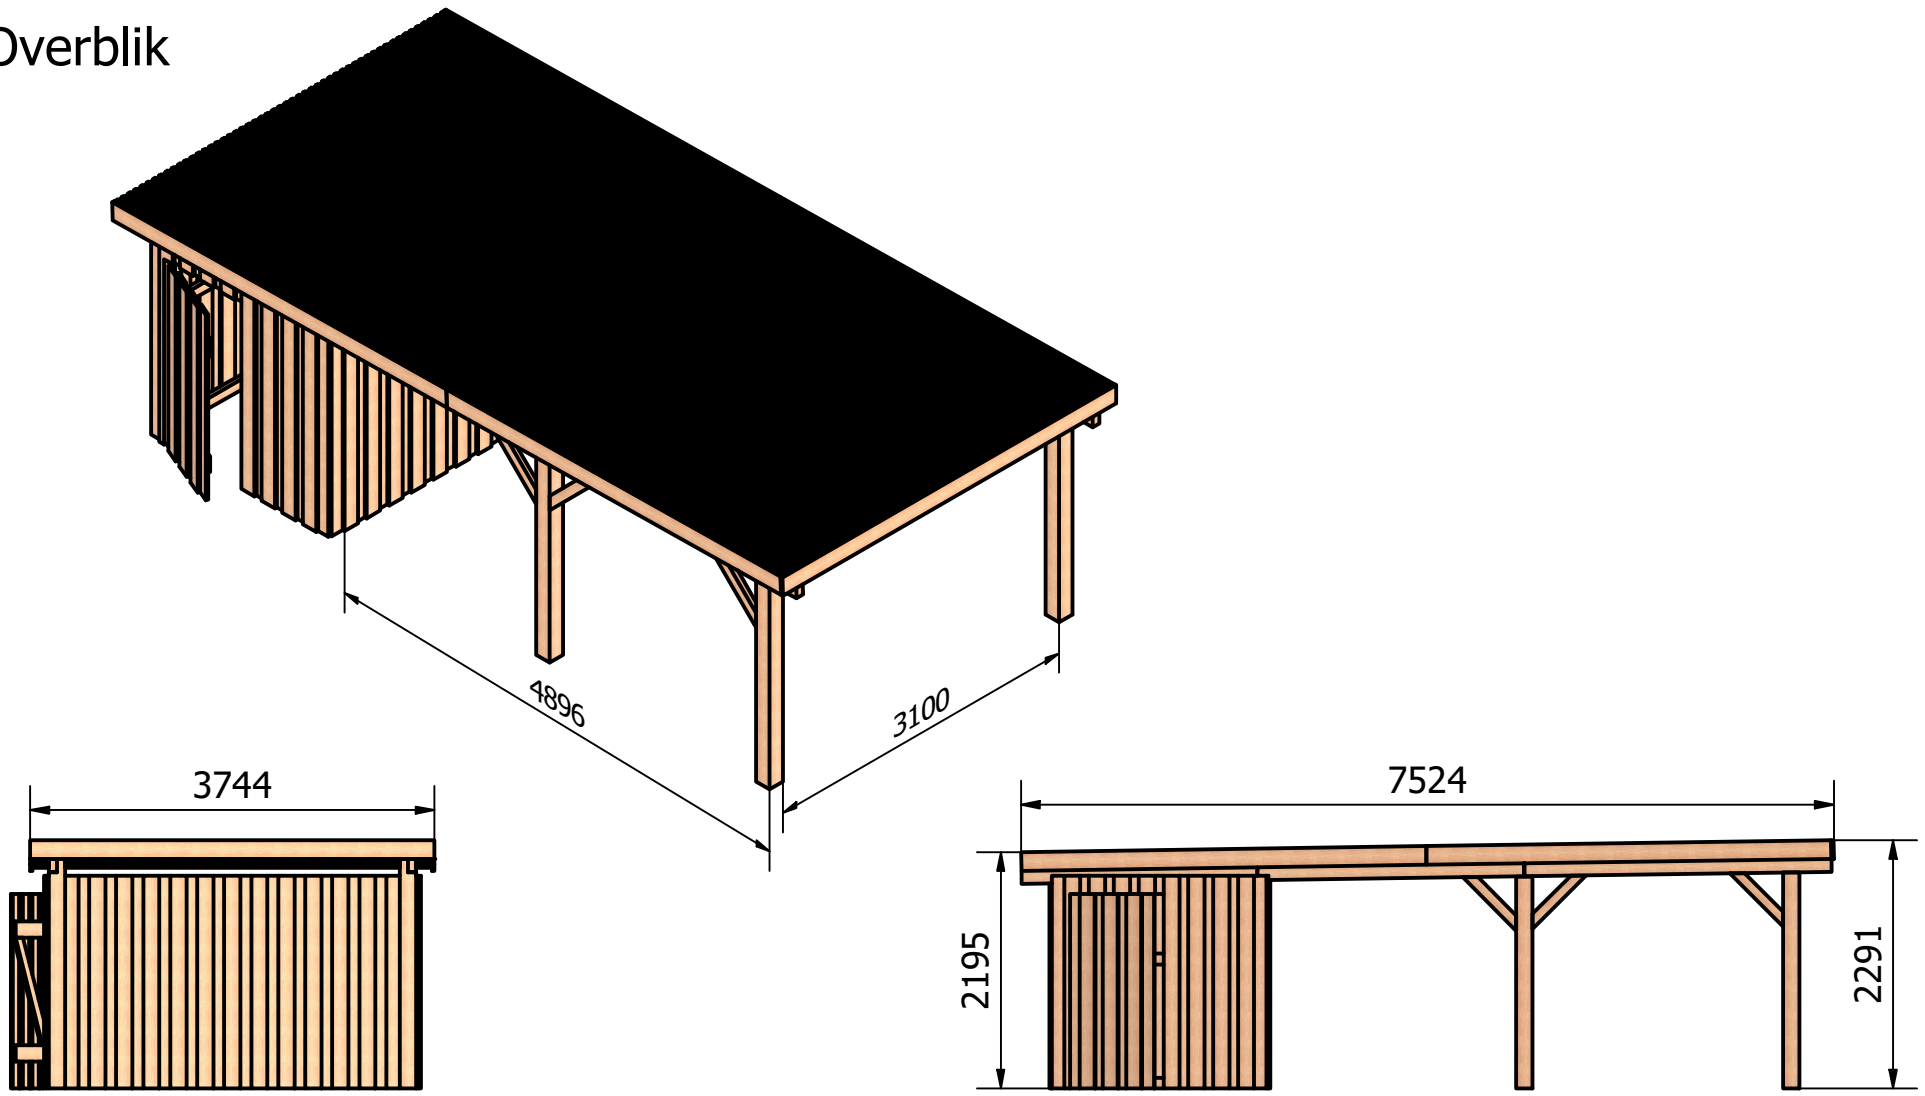

9. Overblik

Designed by JVL	Vægt N/A	Skalaforhold 1:60	Date	Date 04/10/2024	
			Carport, XL 7,5 m rev01		Edition Sheet 9 / 9